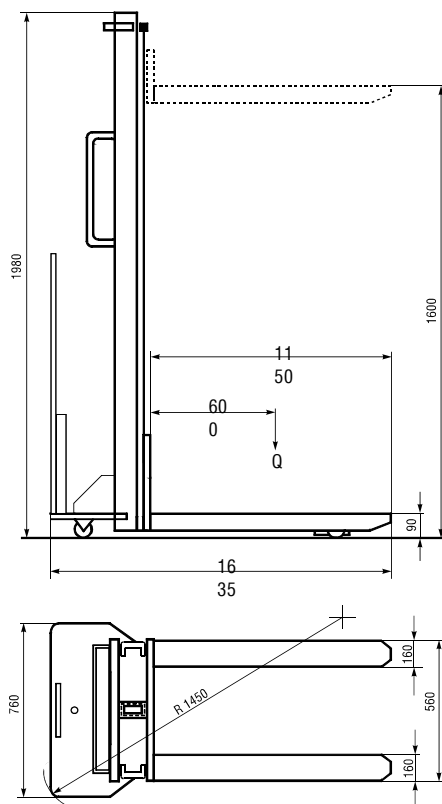

## Hand hydraulic lift truck VPRH 1-1600 D

Load capacity  
1000 kg