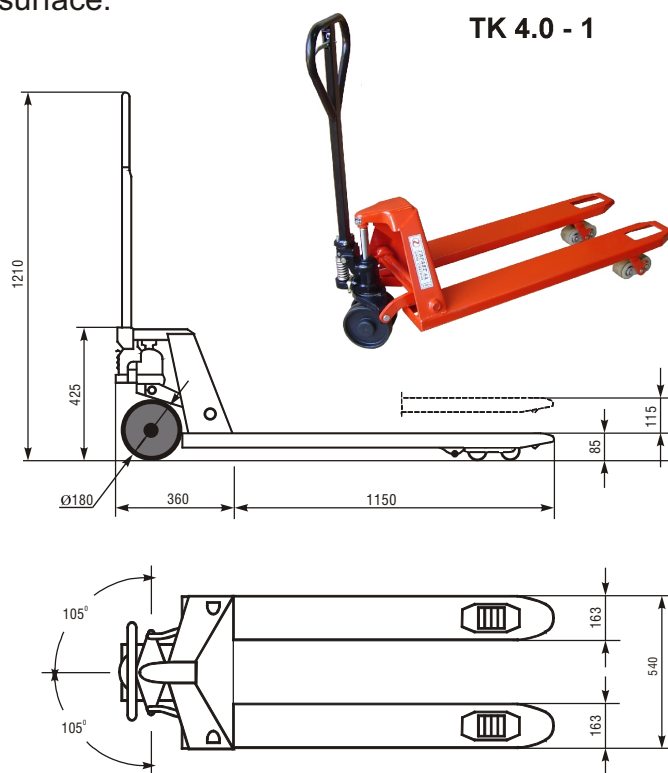

Technical data:

Capacity	4000 kg
Forks width	540 mm
Forks length	1150 mm
Travel wheel dimensions	$\varnothing 180 \times 50$ mm
Material of travel wheels	polyamide
Size of tandem wheels	$\varnothing 82 \times 70$
Material of tandem wheels	polyamide