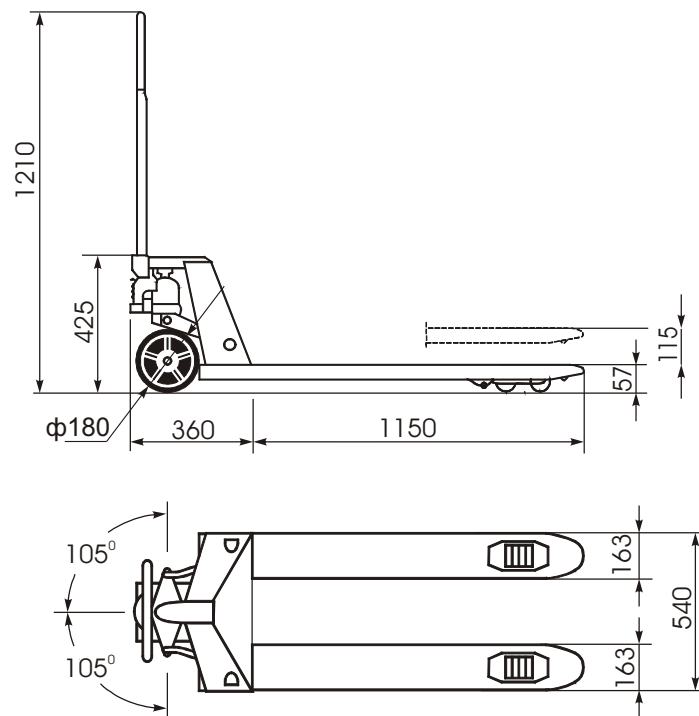

Омск (3812)21-46-40
Орел (4862)44-53-42
Оренбург (3532)37-68-04
Пенза (8412)22-31-16
Петрозаводск (8142)55-98-37
Псков (8112)59-10-37
Пермь (342)205-81-47
Ростов-на-Дону (863)308-18-15
Рязань (4912)46-61-64
Самара (846)206-03-16
Саранск (8342)22-96-24
Санкт-Петербург (812)309-46-40
Саратов (845)249-38-78
Севастополь (8692)22-31-93
Симферополь (3652)67-13-56
Смоленск (4812)29-41-54
Сочи (862)225-72-31
Ставрополь (8652)20-65-13
Сургут (3462)77-98-35

Сыктывкар (8212)25-95-17
Тамбов (4752)50-40-97
Тверь (4822)63-31-35
Тольятти (8482)63-91-07
Томск (3822)98-41-53
Тула (4872)33-79-87
Тюмень (3452)66-21-18
Ульяновск (8422)24-23-59
Улан-Удэ (3012)59-97-51
Уфа (347)229-48-12
Хабаровск (4212)92-98-04
Чебоксары (8352)28-53-07
Челябинск (351)202-03-61
Череповец (8202)49-02-64
Чита (3022)38-34-83
Якутск (4112)23-90-97
Ярославль (4852)69-52-93

Россия +7(495)268-04-70

Казахстан +7(7172)727-132

Киргизия +996(312)96-26-47

Эл. почта: gny@nt-rt.ru || Сайт: <https://garant.nt-rt.ru>

HAND-PALLET TRUCK - LOW

TK 2,0 - low

Designation:

Serves for transportation of low pallets in dry warehouses and areas with smooth surface.

Technical data:

Capacity	2000	kg
Forks width	540	mm
Forks length	1150	mm
Travel wheel dimensions	∅ 180 x 50	mm
Material of travel wheels	polyamide / aluminum wheel with solid rubber tires	
Size of tandem wheels	∅ 50 x 70	
Material of tandem wheels	polyamide