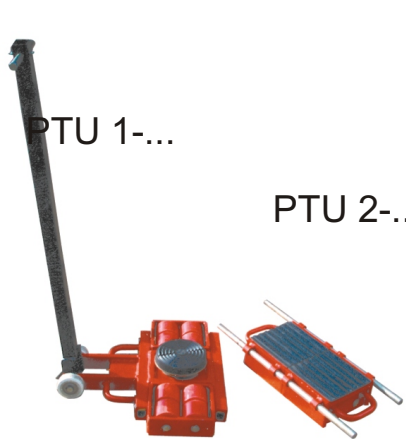

Россия +7(495)268-04-70

Казахстан +7(7172)727-132

Киргизия +996(312)96-26-47

Эл. почта: gny@nt-rt.ru || Сайт: https://garant.nt-rt.ru

Transport Trolleys

PTU 1-..., PTU 2-...

Designation:

They are used to move heavy and large safe-clearance loads, machines and equipment on short distance when there is not possibility to use any other hoist or it is used may damage the floor surface.

One set Transport trolleys consist of steerable transport trolley PTU 1-... and adjustable transport trolleys PTU 2-...

Type		B mm	L mm	Load capacity t	
PTU 12	PTU 1-6	540	-	6	12
	PTU 2-6	-	600 - 1200	6	
PTU 18	PTU 1-9	710	-	9	18
	PTU 2-9	-	600 - 1400	9	
PTU 24	PTU 1-12	880	-	12	24
	PTU 2-12	-	740 - 1500	12	