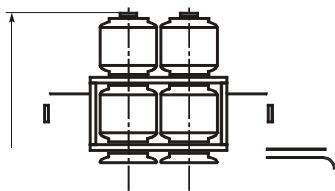

Россия +7(495)268-04-70

Казахстан +7(7172)727-132

Киргизия +996(312)96-26-47

Эл. почта: gny@nt-rt.ru || Сайт: https://garant.nt-rt.ru

Transport Trolleys

PTU 1-..., PTU 2-...

Designation:

They are used to move heavy and large safe-clearance loads, machines and equipment on short distance when there is not possibility to use any other hoist or it is used may damage the floor surface.

One set Transport trolleys consist of steerable transport trolley PTU 1-... and adjustable transport trolleys PTU 2-...

Type		B mm	L mm	Load capacity t	
PTU 12	PTU 1-6	540	-	6	12
	PTU 2-6	-	600 - 1200	6	
PTU 18	PTU 1-9	710	-	9	18
	PTU 2-9	-	600 - 1400	9	
PTU 24	PTU 1-12	880	-	12	24
	PTU 2-12	-	740 - 1500	12	