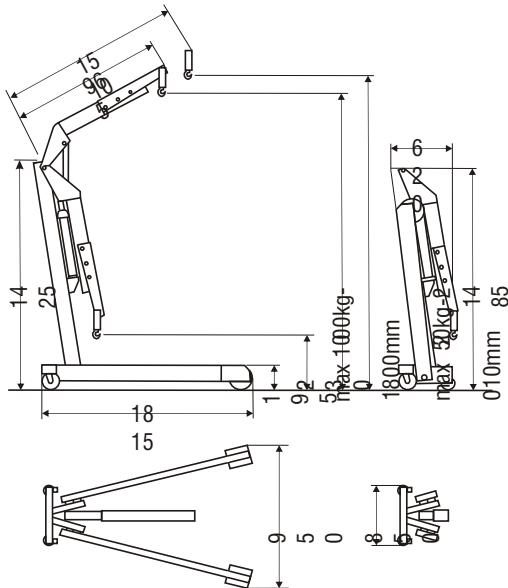

### KHG

Capacity - 1 000 kg  
 Max. height of the hook - at 1 000 kg - 1 800 mm  
 Max. height of the hook - at 750 kg - 1 870 mm  
 Max. height of the hook - at 500 kg - 1 940 mm  
 Max. height of the hook - at 250 kg - 2 010 mm